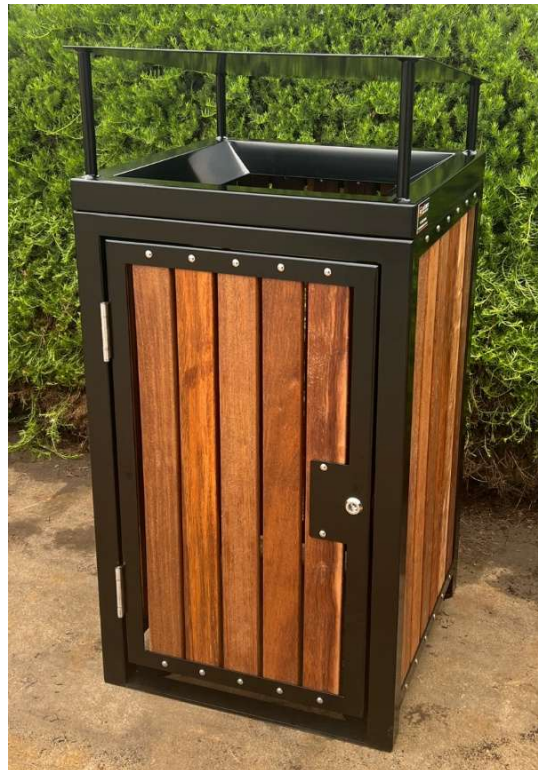

HIGHLAND BIN SURROUND

BN50

DIMENSIONS

120L

SUITS 120L WHEELIE BIN

Width: 600mm
Depth: 600mm
Height: 1230mm

240L

SUITS 240L WHEELIE BIN

Width: 730mm
Depth: 800mm
Height:

AVAILABLE FINISHES – BODY

- Mild steel powder coated finish
- Stainless steel

FIXINGS

Complete with locating feet

AVAILABLE FINISHES – LID

- Powder coated finish
- Stainless steel

ALL BIN SURROUNDS INCLUDE

Tri-key slam locks
Stainless steel door hinges

Highland litter bin surround pictured. Body and lid powder coated in Satin Black, with stained timber slats.

Specifications subject to change, please confirm with sales department prior to ordering.