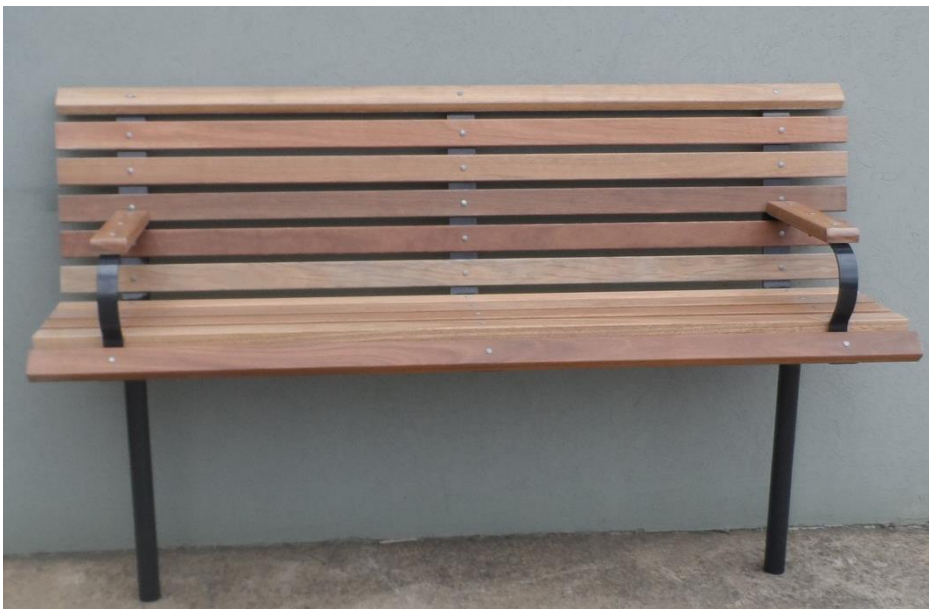

HENLEY SEAT

ST390

DIMENSIONS

Length: 1800mm
Width: 618mm
Height: 805mm

AVAILABLE FINISHES

- Hot dipped galvanised
- Mild steel powder coated finish
- Stainless steel

AVAILABLE FINISHES – SLATS

- Timber
- Recycled composite
- Powder coated Duragal
- Aluminium timber look

FIXINGS

- Surface mount
- In-ground

ADDITIONAL OPTIONS

- Armrest

ALSO AVAILABLE IN THIS RANGE

Henley seat pictured with natural timber slats and powder coated legs in Satin Black.

Specifications subject to change, please confirm with sales department prior to ordering.