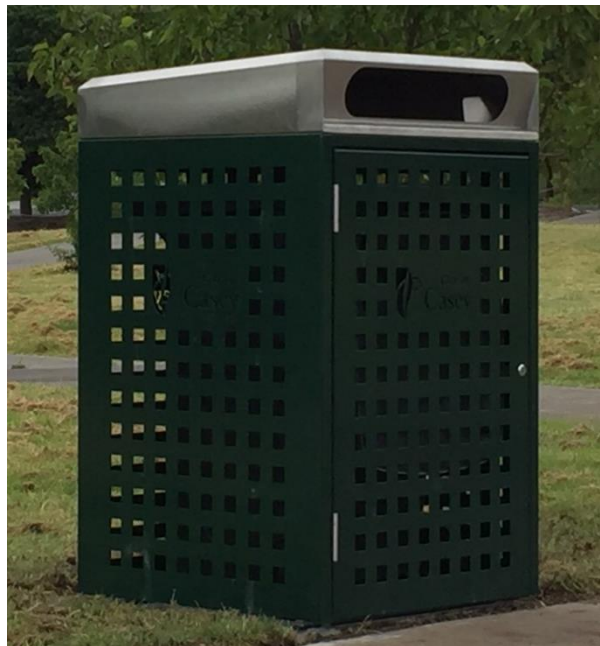

CASEY BIN SURROUND

BN240

DIMENSIONS

120L

SUITS 120L WHEELIE BIN

Width: 600mm
Depth: 600mm
Height: 1174mm

AVAILABLE FINISHES – BODY

- Mild steel powder coated finish
- Stainless steel

AVAILABLE FINISHES – LID

- Powder coated finish
- Stainless steel

AVAILABLE LID STYLES

- Recycle
- Litter (with internal chutes)

ALL BIN SURROUNDS INCLUDE

Tri-key slam locks
Stainless steel door hinges

240L

SUITS 240L WHEELIE BIN

Width: 730mm
Depth: 800mm
Height: 1296mm

FIXINGS

Complete with locating feet

ADDITIONAL OPTIONS

- Logo

Casey litter bin surround pictured.
Body powder coated in Brunswick
Green with a stainless steel lid.