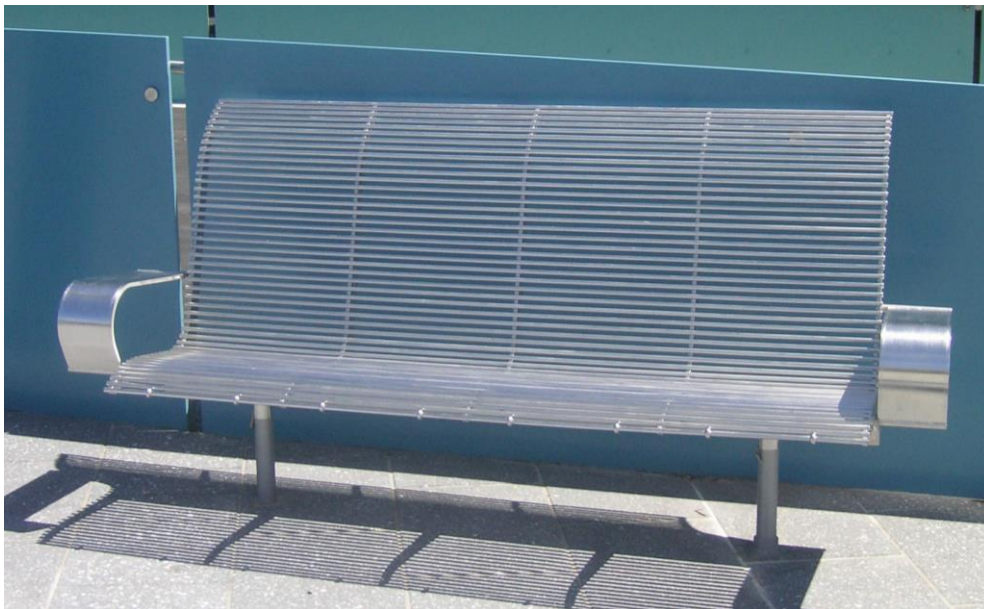

RIVERVALE SEAT

ST70

DIMENSIONS

Length: 1800mm

Width: 728mm

Height: 1015mm

AVAILABLE FINISHES

Stainless steel

Mild steel powder coated finish

FIXINGS

Surface mount

In-ground

ADDITIONAL OPTIONS

Armrest

Specifications subject to change, please confirm with sales department prior to ordering.

Manufacturers of high quality street and park furniture for over 60 years.